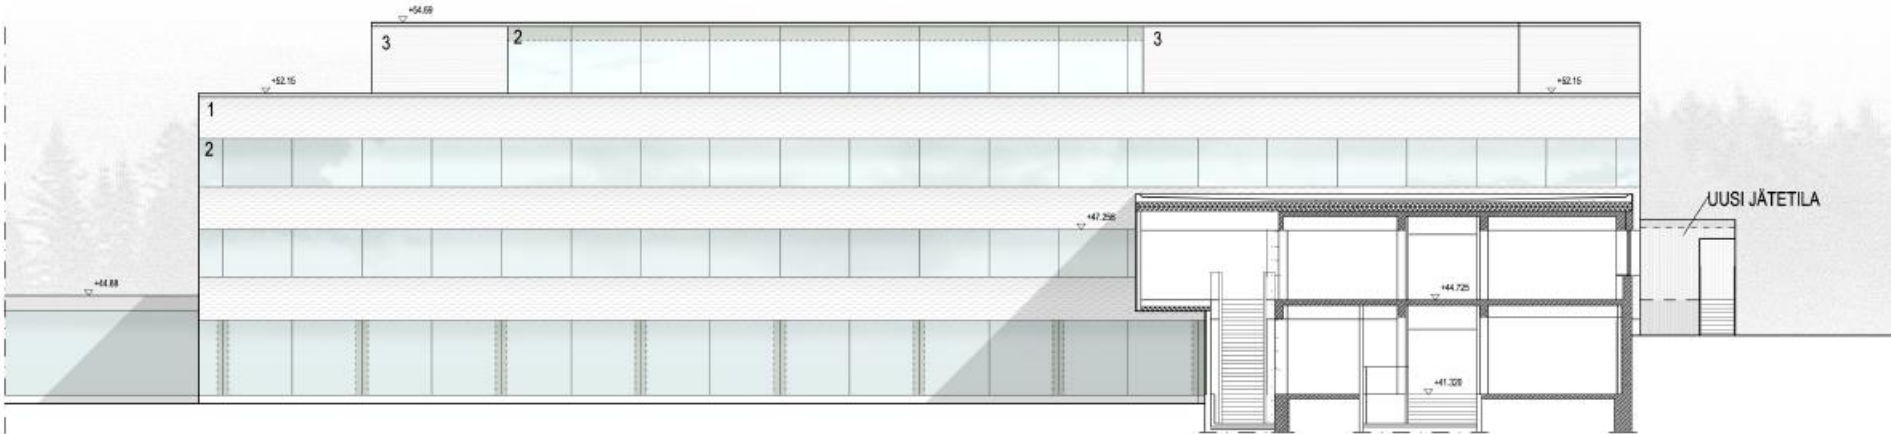

UUSI JULKISIVUN OSA (IVKH)