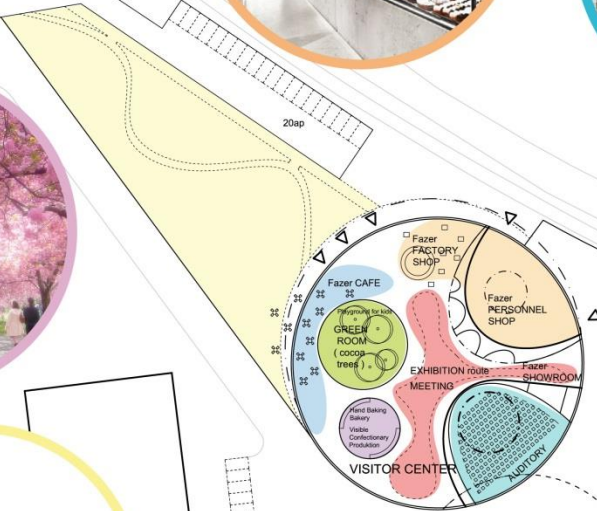

FAZER VILLAGE CONCEPT

EMPOWERED CONSUMER → ARCHITECTURE FOR CONSUMER EXPERIENCE

FAZER SHIP

PERSONNEL SHIP

FAZER CAFE

EXHIBITION ROUTE

AUDITORIUM / MEETING

GREEN ROOM

KITCHENS CONFECTIONERY + BAR/CAFE

HQ

III

+46

73

UUSI JULKISIVUN OSA (IVKH)

MAKO - Julkisivu lännestä

KOKO - Julkisivu idästä

JULKISIVUMATERIAALIT:

1. Kuitubetonielementti, valkoinen
2. Lasi - SG-saumaus
3. Betoni
4. Teräspelti
5. Kuitubetoni, valkoinen

707
777
LULU
LULU
LULU
LULU
LULU

A large, circular, modern building with a glass facade and a wooden roof, illuminated at night. The building is surrounded by a green lawn and a path leading through tall grasses in the foreground. Three flags are visible on the right side.