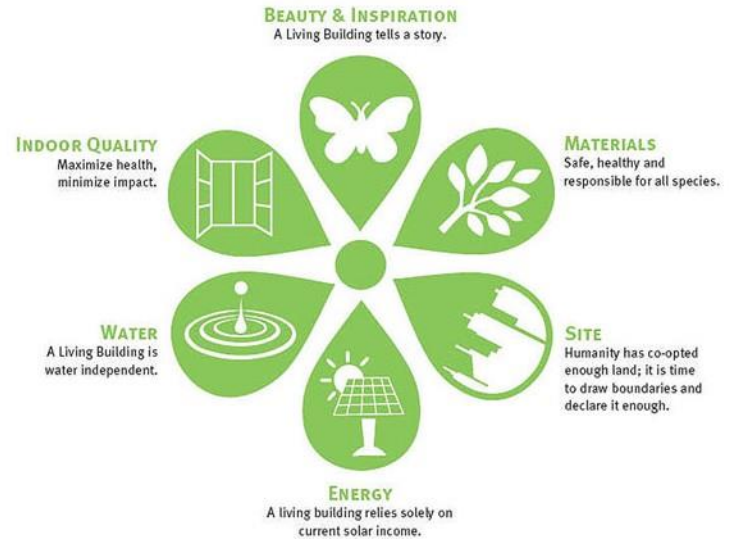

BIBM CONGRESS

16.11.2021

EXPRESSION BY DIGITAL FABRICATION: CASE FAZER

KIMMO LINTULA ARCHITECT, PROFESSOR
K2S ARCHITECTS LTD. / AALTO UNIVERSITY

Fazer

BRAND AND HERITAGE AS FOUNDATION

FAZER VILLAGE CONCEPT

SUSTAINABLE LIFESTYLE → SUSTAINABLE ARCHITECTURE

FAZER VILLAGE CONCEPT

EMPOWERED CONSUMER → ARCHITECTURE FOR CONSUMER EXPERIENCE

FAZER SHIP

PERSONNEL SHIP

FAZER CAFE

EXHIBITION ROUTE

AUDITORIUM / MEETING

GREEN ROOM